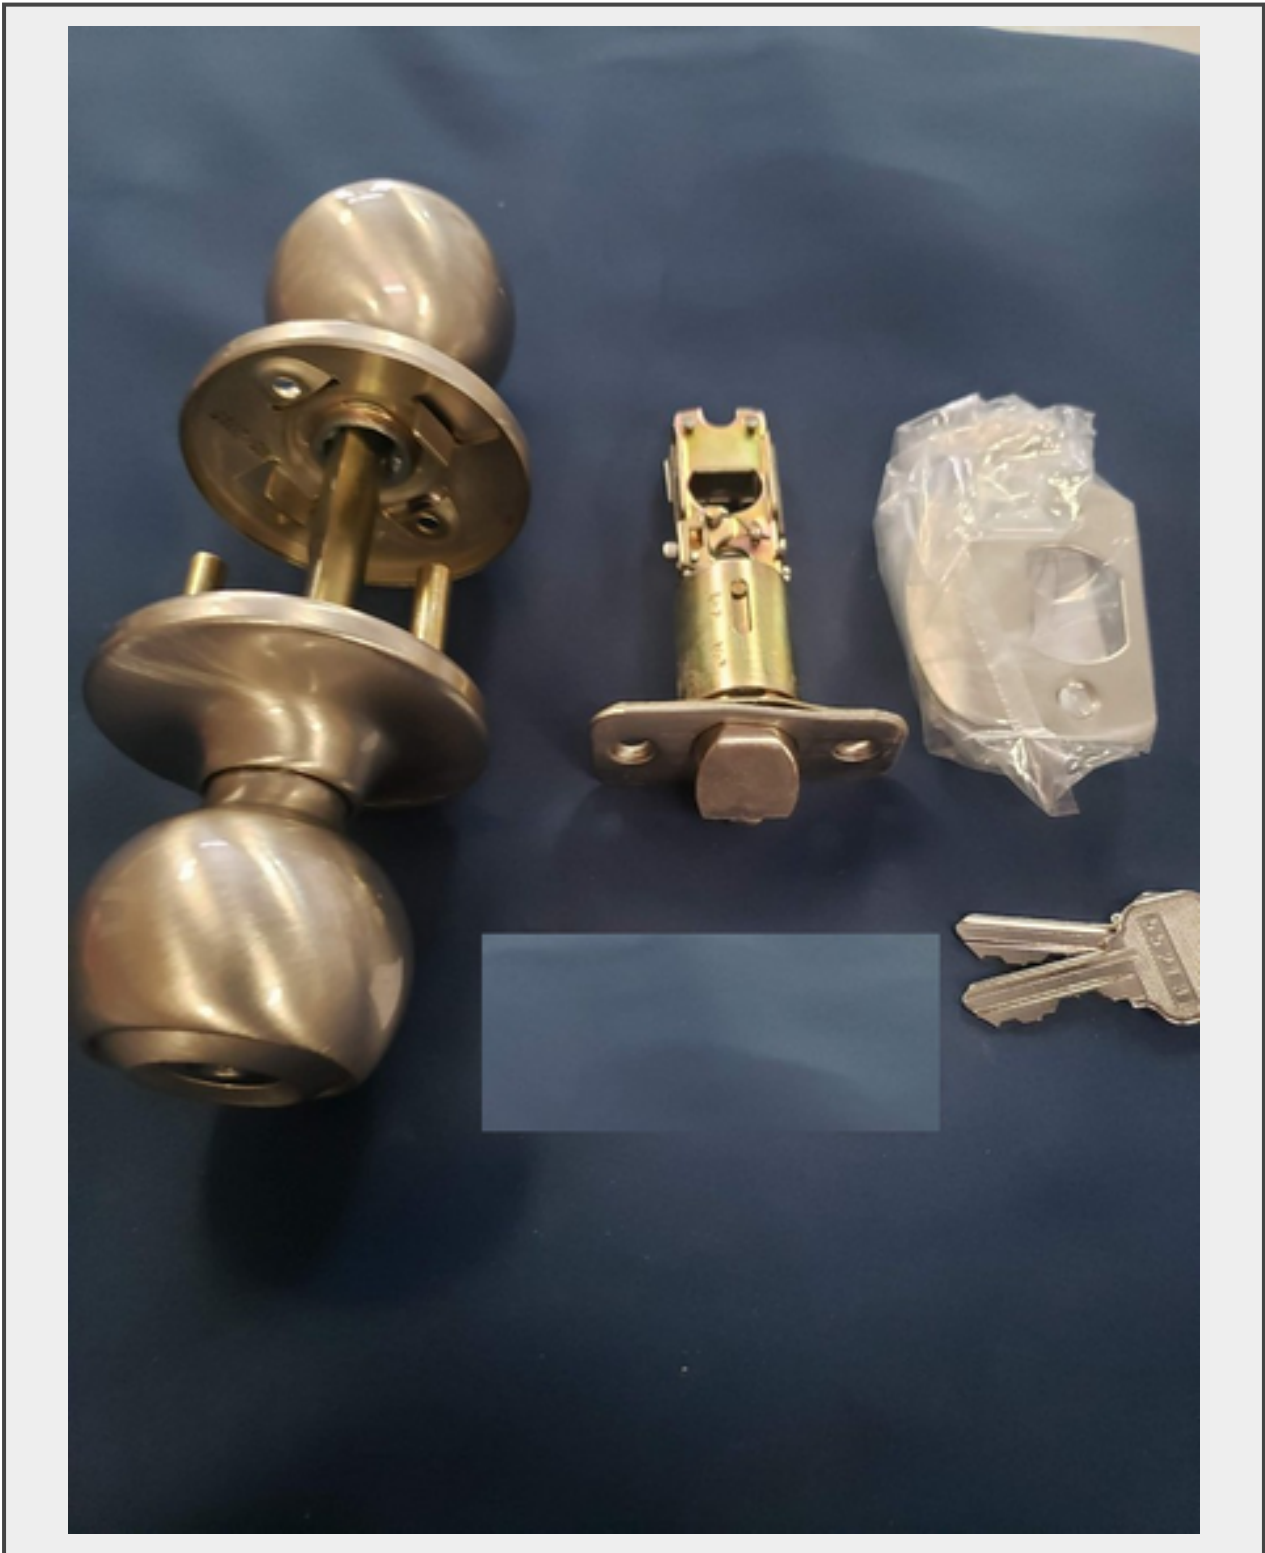

Sale Name: ASSET RECOVERY WITH WORLD WIDE AUCTION GROUP PRESENT - FRISCO'S NATURAL STONE & BUILDERS SURPLUS AUCTION

LOT 20 - THE SUPPLY POINT WARWICK ENTRY DOOR HANDLE COMPLETE WITH KEYS

Quantity: 12